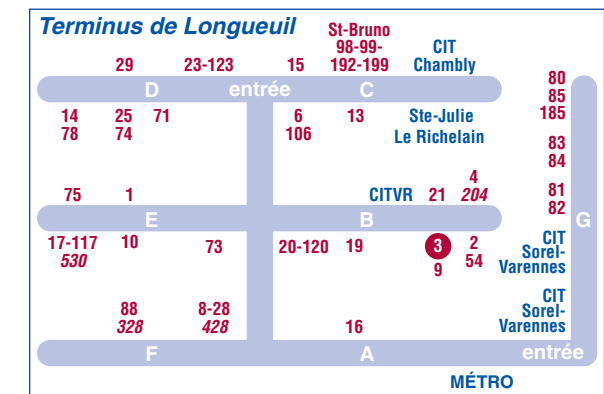

DIMANCHE

Direction: Diane et Montgomery

Terminus Longueuil	7:51	8:51	9:51	10:51	11:51	12:51	13:51	14:51	15:51	16:51	17:51	18:51	19:51	20:51	21:51	22:51	23:51	0:51
Curé-Poirier et Taschereau	7:58	8:58	9:58	10:58	11:58	12:58	13:58	14:58	15:58	16:58	17:58	18:58	19:58	20:58	21:58	22:58	23:58	0:58
Grande Allée et Marie	8:02	9:02	10:02	11:02	12:02	13:02	14:02	15:02	16:02	17:02	18:02	19:02	20:02	21:02	22:02	23:02	0:02	1:02
Diane et Montgomery	8:10	9:10	10:10	11:10	12:10	13:10	14:10	15:10	16:10	17:10	18:10	19:10	20:10	21:10	22:10	23:10	0:10	1:10

Direction: Terminus Longueuil

Diane et Montgomery	7:10	8:10	9:10	10:10	11:10	12:10	13:10	14:10	15:10	16:10	17:10	18:10	19:10	20:10	21:10	22:10	23:10	0:10	1:10
Edgard et Murray	7:14	8:14	9:14	10:14	11:14	12:14	13:14	14:14	15:14	16:14	17:14	18:14	19:14	20:14	21:14	22:14	23:14	0:14	1:14
Diane et Montgomery	7:18	8:18	9:18	10:18	11:18	12:18	13:18	14:18	15:18	16:18	17:18	18:18	19:18	20:18	21:18	22:18	23:18	0:18	1:18
Grande Allée et Marie	7:27	8:27	9:27	10:27	11:27	12:27	13:27	14:27	15:27	16:27	17:27	18:27	19:27	20:27	21:27	22:27	23:27	0:27	
Curé-Poirier et Taschereau	7:31	8:31	9:31	10:31	11:31	12:31	13:31	14:31	15:31	16:31	17:31	18:31	19:31	20:31	21:31	22:31	23:31	0:31	
Terminus Longueuil	7:37	8:37	9:37	10:37	11:37	12:37	13:37	14:37	15:37	16:37	17:37	18:37	19:37	20:37	21:37	22:37	23:37	0:37	

Recommandations

- Présentez-vous à l'arrêt, 5 minutes à l'avance.
- Assurez-vous d'avoir la monnaie exacte, si vous acquittez votre passage en espèces.

Le soir, par mesure de sécurité, les chauffeurs du RTL sont autorisés à permettre à une femme seule de descendre entre deux arrêts. L'aspect sécuritaire de cette mesure est laissé au jugement du chauffeur.

DIFFUSEUR OFFICIEL DU RTL